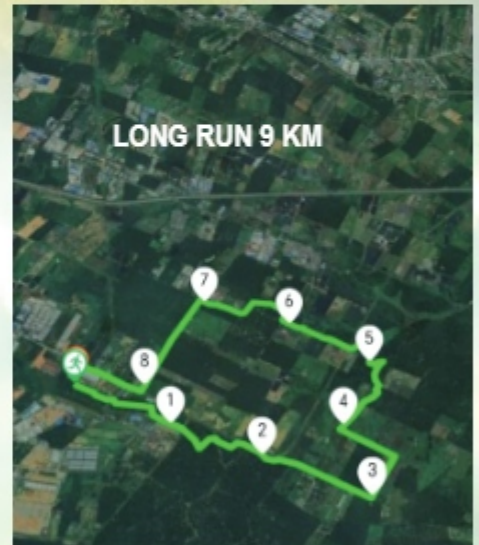

LONG RUN 9 KM