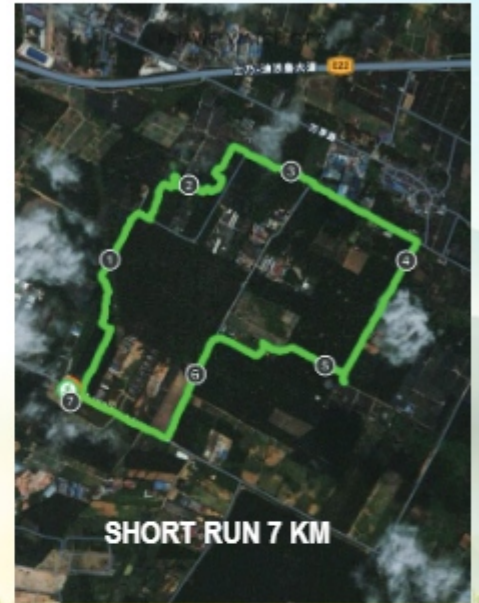

SHORT RUN 7 KM